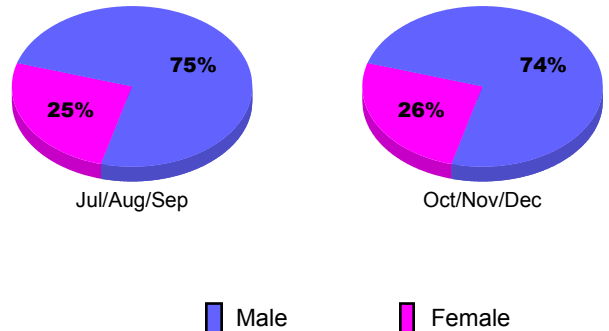

Gender Comparison 2010-2011