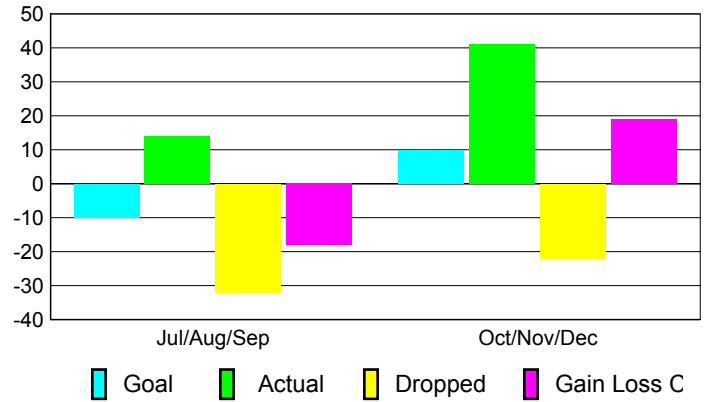

Comparison of Club Gain/Loss

Current Year Compared to the Previous Year

YTD Status Quo Clubs 2010-2011

Status Quo Clubs Compared to Status Quo Members

MEMBERSHIP

**Membership Results
2010-2011**

**Membership
2009-2010**

Month	Net Memb Goal	Actual New Memb	Actual Dropped Memb	Gain/Loss of Memb	Gain/Loss of Memb
Jul/Aug/Sep	-10	14	-32	-18	-31
Oct/Nov/Dec	10	41	-22	19	3
Totals	0	55	-54	1	-28

Membership Results 2010-2011

Goal, New, Dropped, Gain/Loss