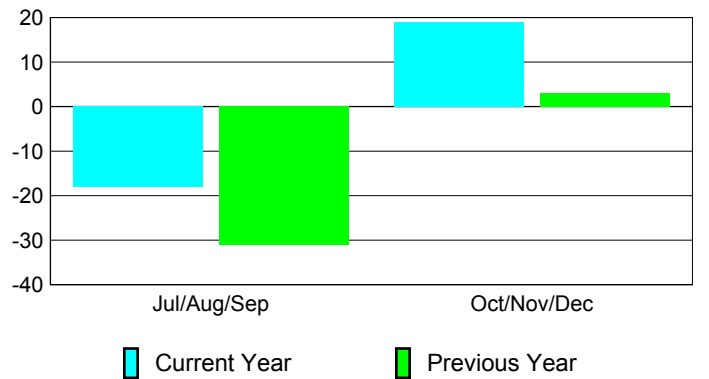

Comparison of Membership Gain/Loss

Current Year Compared to the Previous Year